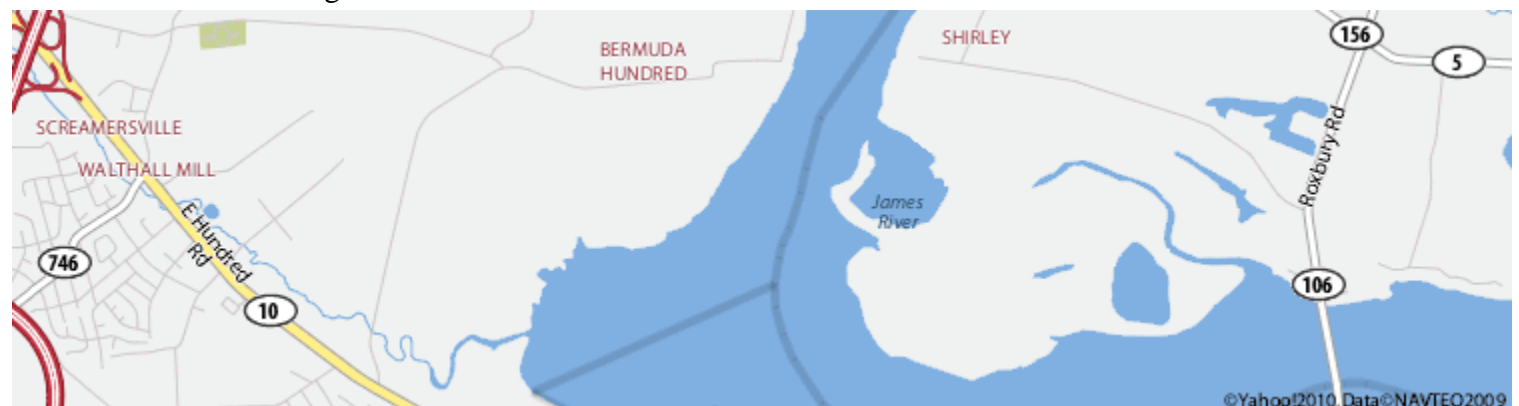

LARGE MAP ( on the next page ) of : Richmond Virginia 23273 VA

Curles  
Creek

Turkey  
Island

PRESQUE ISLE

Discovery Dr

Shirley Plantation Rd

SHIRLEY

Bermuda Hundred Rd

BERMUDA  
HUNDRED

Weanack Haul Rd

Allied Rd

James  
River

10

Appomattox  
River

Riverside  
Ave

W Randolph Rd

Byrd  
St

N 6th Ave

N 4th Ave

N 2nd  
Ave

Laprade  
Ave

Terminal  
St

E Randolph Rd

Station St

Appomattox St

E Broadway Ave

Fort St

Allen Ave

Ramsey Ave

Pecan Ave

Brown Ave

W Water  
St